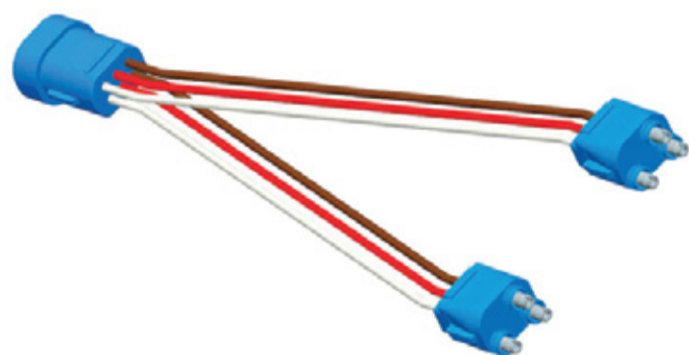

Two Light 9" Y Adapter Pigtails

66810 Straight

66814

Compare

66813

Compare

66810

Compare

66810 Straight

Technical specifications

Connector Quantity: 3
Connector Side One: Female PL-3
Connector Side Two: Straight Male PL-3
Wire Material: GPT
Wire Gauge: 18 GA
Connection Type: Female PL-3, Male PL-3
Length: 3/4' (9")
Wire Length: 8"
Fits: Female pin Lamps
Pack Quantity: Bulk, Individual (12)
VMRS: 034-002-031
of Wires: 6
Style: Y-Adapter

Features & benefits

- Accommodate 6-lamp systems
- For use with 4" round and oval S/T/T lamps
- Molded termination avoids moisture and corrosion buildup
- Retrofits to superior Grote male pin LEDs and lamps without the need for new wiring